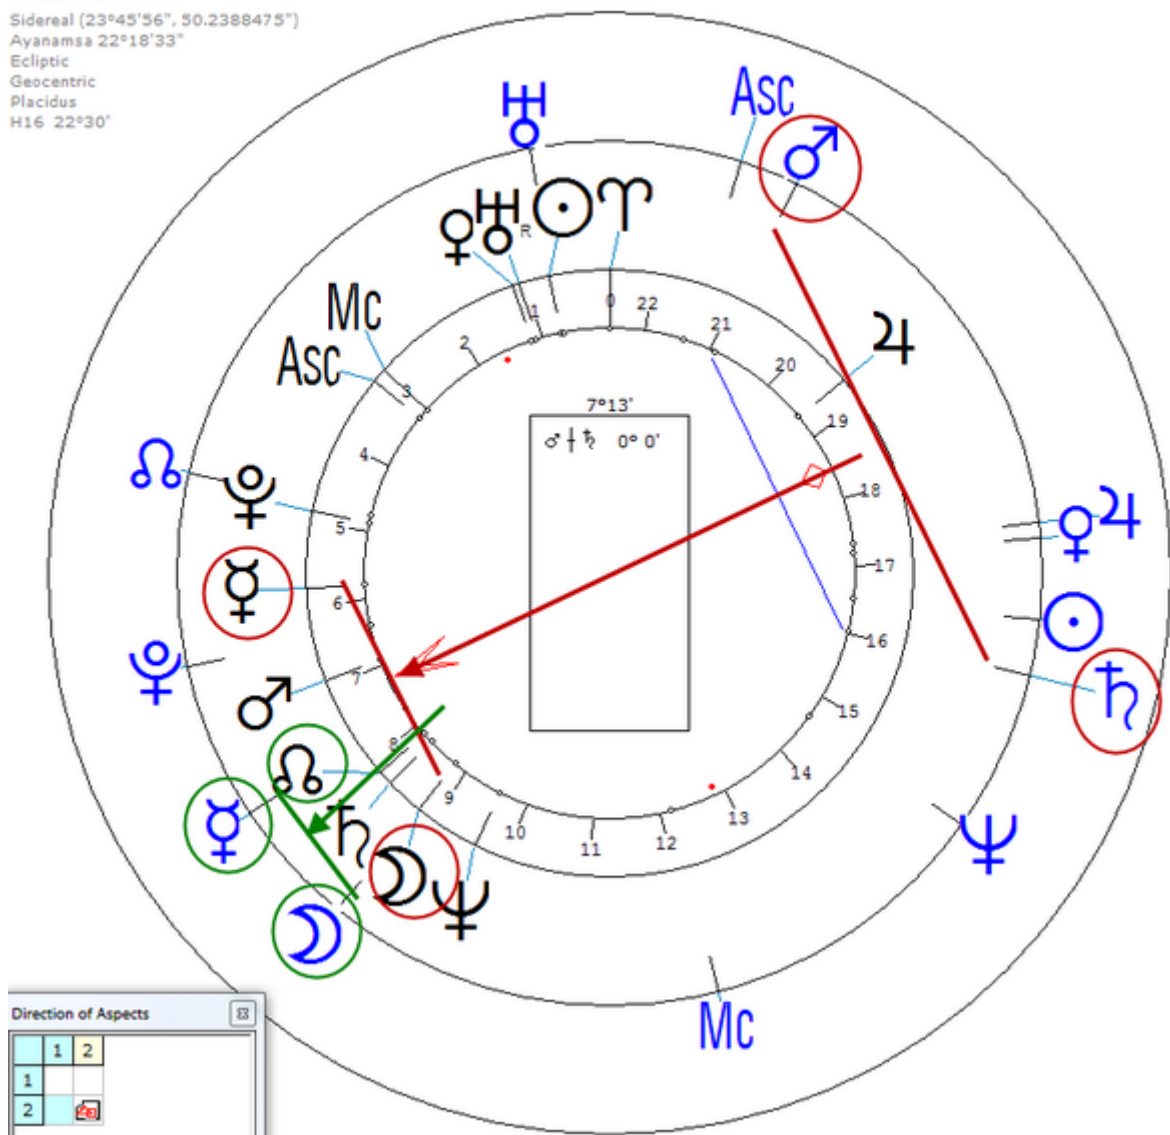

Friedeburg, Georg

15 July 1895 at 21:30 (= 9:30 PM)Strasbourg, France, 48n35, 7e45

French-German Admiral.

<https://www.astro.com/astro-databank/Friedeburg,_Georg>

He committed suicide by poisoning on May 23, 1945 in Murwik, Germany
54° 49' 0" N, 9° 27' 0" E.

Progressed Lunar Return (Harmonic 16)

Lunar ♂/♃ = ♃_n/♃_n

Lunar ♃/♃ = ♃_n

Friedeburg, Georg
15 July 1895 Mon 21:30 (GMT+1) 48n35 7e45
Strasbourg, France
Sidereal (23°45'56", 50.2388475")
Ayanamsa 22°18'33"
Ecliptic
Geocentric
Placidus
H16 22°30'